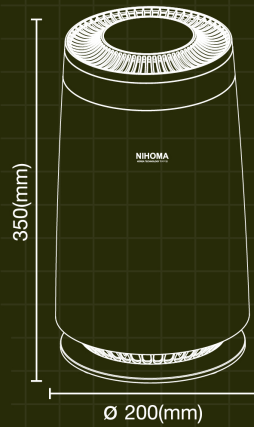

Specifications/Spesifikasi

Recommended Retail Price (R.R.P):
Harga Pasaran Disyorkan
RM 1,499.00

Front / Depan